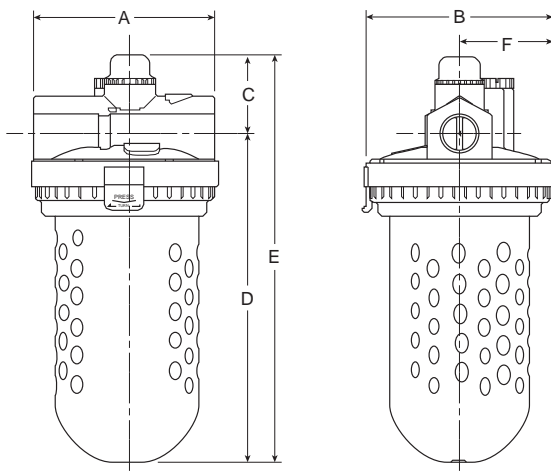

Lubricator L30 EconOmist™

= "Most Popular"

L30-06-000

Features

- Full View Sight Dome
- Siphon Tube Filter Provides Clean Lubricant Downstream
- Quick-Disconnect Clamp Ring for Easy Bowl Removal
- Adjustable Oil Feed
- Standard Transparent Bowl with Metal Bowl Guard
- Optional Petcock in Polycarbonate Bowl
- Can be Filled while Under Pressure

Specifications

Flow Capacity*	3/4	196 SCFM (92.4 dm ³ /s)
	1	374 SCFM (176.4 dm ³ /s)
Maximum Supply Pressure	Plastic Bowl	150 PSIG (10.3 bar)
	Metal Bowl	200 PSIG (13.8 bar)
Operating Temperature	Plastic Bowl	32° to 125°F (0° to 52°C)
	Metal Bowl	32° to 150°F (0° to 65.5°C)
Port Size	NPT / BSPP-G	3/4, 1
Bowl Capacity	26.0 oz	
Weight	5.6 lb. (2.54 kg)	

* Inlet pressure 120 PSIG (8.3 bar). Pressure drop 5 PSID (0.3 bar).

Materials of Construction

Body	Zinc	
Bowls	Plastic Bowl	Polycarbonate
	Metal Bowl	Aluminum
Seals	Plastic Bowl	Nitrile
	Metal Bowl	Fluorocarbon
Sight Dome	Nylon	
Sight Gauge	Metal Bowl	Tempered Safety Glass
Suggested Lubricant	Airline Oil F442001	

B

Filters, Regulators, Lubricators

Dimensions

Models	Inches (mm)	A	B	C	D	E	F
Standard Unit L30-XX-000		4.63 (117)	4.79 (122)	1.98 (50)	8.36 (212)	10.38 (264)	2.40 (61)
Manual Drain L30-XX-D00		4.63 (117)	4.79 (122)	1.98 (50)	8.90 (226)	10.90 (277)	2.40 (61)
Metal Bowl with Sight Gauge L30-XX-G00		4.63 (117)	4.79 (122)	1.98 (50)	8.90 (226)	10.95 (278)	2.40 (61)