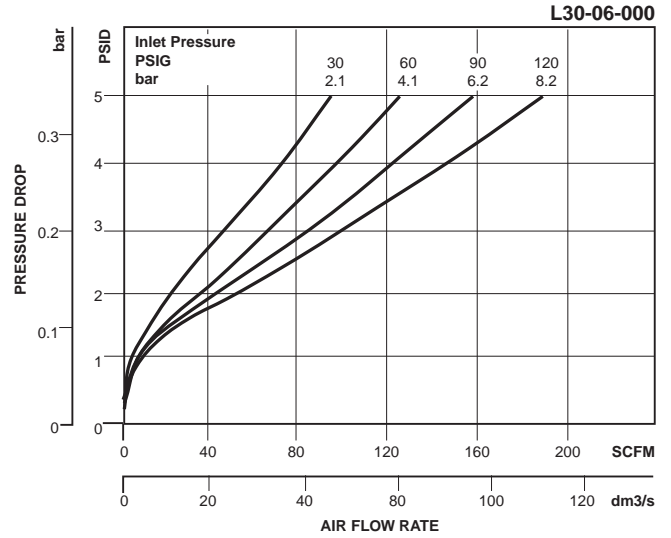

= "Most Popular"

Replacement Bowl Kits

- Metal Bowl / Sight Gauge, Brass Petcock Drain..... GRP-95-676
- Plastic Bowl –
  - Guard, Plastic Petcock Drain.....LRP-95-830
  - No Drain Port..... LRP-96-940
  - Plastic Petcock Drain LRP-96-160

Replacement Kits

- Fill Plug Kit – Fill Plug and O-ring LRP-95-253
- Flow Guide –
  - 3/4 NPT / BSPP-G LRP-95-189
  - 1 NPT / BSPP-G..... LRP-95-190
- Sight Dome Kit – Sight Dome and O-ring LRP-95-249
- Tube, Siphon – Tube and Bronze Filter LRP-96-182

Accessories

- Air Line Oil (1 Qt.) F442001
- Air Line Oil (1 Gal.) F442002
- Auto-Fill™ Adapter Kit LRP-95-698
- Force Fill Adapter..... GRP-96-394
- Manual Drain –
  - Brass Petcock.....GRP-95-182
  - Plastic Petcock.....LRP-95-181
- Sight Gauge Kit..... LRP-95-771
- Tamper Resistant Kit..... LRP-95-587
- Wall Mounting Bracket, U-Bolt Pipe Clamp..... GRP-95-734

Ordering Information

Model Type	Port Size	Polycarbonate Bowl / Bowl Guard	Polycarbonate Bowl / Bowl Guard with Manual Drain	Metal Bowl / Sight Gauge
EconOmist™	3/4	L30-06-000	L30-06-D00	L30-06-G00
	1	L30-08-000	L30-08-D00	L30-08-G00

Options - To order an option supplied with the unit model, add the appropriate coded suffix letter in the designated position of the model number.