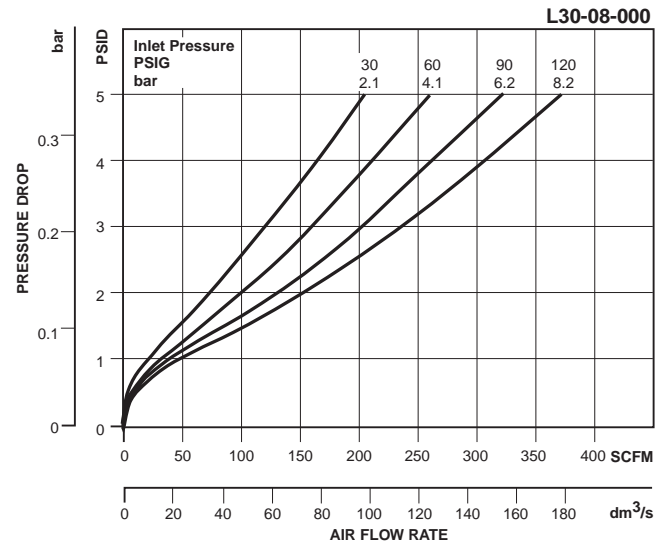

= "Most Popular"

Replacement Bowl Kits

- Metal Bowl / Sight Gauge, Brass Petcock Drain..... GRP-95-676
- Plastic Bowl –
  - Guard, Plastic Petcock Drain.....LRP-95-830
  - No Drain Port..... LRP-96-940
  - Plastic Petcock Drain LRP-96-160

Replacement Kits

- Fill Plug Kit – Fill Plug and O-ring LRP-95-253
- Flow Guide –
  - 3/4 NPT / BSPP-G LRP-95-189
  - 1 NPT / BSPP-G..... LRP-95-190
- Sight Dome Kit – Sight Dome and O-ring LRP-95-249
- Tube, Siphon – Tube and Bronze Filter LRP-96-182

Accessories

- Air Line Oil (1 Qt.) F442001
- Air Line Oil (1 Gal.) F442002
- Auto-Fill™ Adapter Kit LRP-95-698
- Force Fill Adapter..... GRP-96-394
- Manual Drain –
  - Brass Petcock.....GRP-95-182
  - Plastic Petcock.....LRP-95-181
- Sight Gauge Kit..... LRP-95-771
- Tamper Resistant Kit..... LRP-95-587
- Wall Mounting Bracket, U-Bolt Pipe Clamp..... GRP-95-734

Ordering Information

Model Type	Port Size	Polycarbonate Bowl / Bowl Guard	Polycarbonate Bowl / Bowl Guard with Manual Drain	Metal Bowl / Sight Gauge
EconOmist™	3/4	L30-06-000	L30-06-D00	L30-06-G00
	1	L30-08-000	L30-08-D00	L30-08-G00

Options - To order an option supplied with the unit model, add the appropriate coded suffix letter in the designated position of the model number.