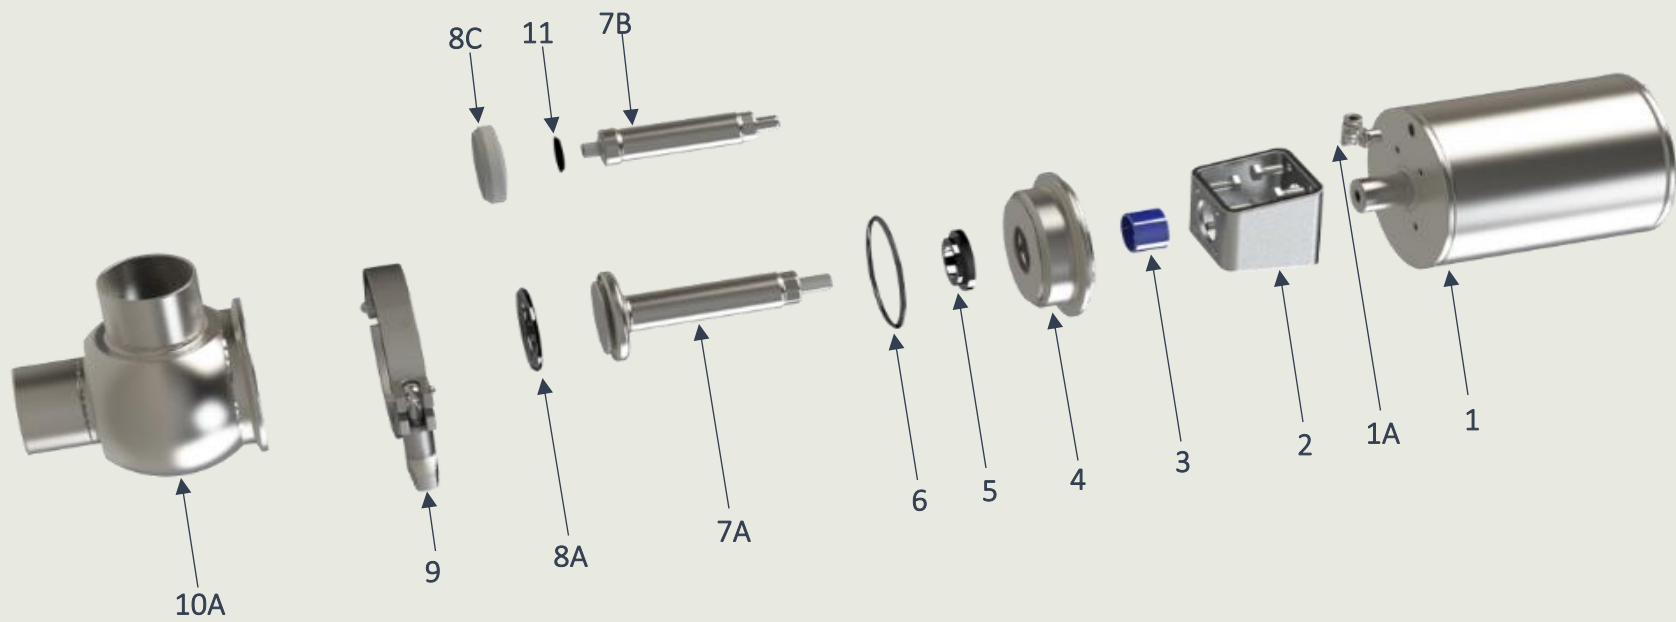

Part Type	Part Number	Item No.	Material	Description	Qty		Valve Type			
					Shut-Off	Divert				
Actuator	SSV-ACT-SR-10	1	304SS	1.0" Spring-Return Actuator	1	1	Shut-Off / Divert			
	SSV-ACT-SR-1520		304SS	1.5" - 2.0" Spring-Return Actuator	1	1				
	SSV-ACT-SR-2540		304SS	2.5" - 4.0" Spring-Return Actuator	1	1				
	SSV-ACT-DA-10		304SS	1.0" Double Acting Actuator	1	1				
	SSV-ACT-DA-1520		304SS	1.5" - 2.0" Double Acting Actuator	1	1				
	SSV-ACT-DA-2540		304SS	2.5" - 4.0" Double Acting Actuator	1	1				
	Air Fitting		36095611	1A	Ni Brass	1.0" - 4.0" Male NPT Push-In Swivel Elbow		1*	1*	Shut-Off / Divert
Actuator Adapter Bracket	SSV-AB10	2	304	1.0" Actuator Adapter Bracket	1	1	Shut-Off / Divert			
	SSV-AB1540		304	1.5" - 4.0" Actuator Adapter Bracket	1	1				
Adapter Flange Slide Bearing	SSV-AFSB-1015	3	316L	1.0 -1.5" Adapter Flange Slide Bearing	1	1	Shut-Off / Divert			
	SSV-AFSB-2040		316L	2.0 - 4.0" Adapter Flange Slide Bearing	1	1				
Adapter Flange	SSV-ADFLNG-10	4	316L	1.0" Adapter Flange	1	1	Shut-Off / Divert			
	SSV-ADFLNG-15		316L	1.5" Adapter Flange	1	1				
	SSV-ADFLNG-20		316L	2.0" Adapter Flange	1	1				
	SSV-ADFLNG-25		316L	2.5" Adapter Flange	1	1				
	SSV-ADFLNG-30		316L	3.0" Adapter Flange	1	1				
	SSV-ADFLNG-40		316L	4.0" Adapter Flange	1	1				
Stem Lip Seal	SSV-LSE-1015	5	EPDM	1.0"-1.5" Stem Lip Seal (EPDM)	1	1	Shut-Off / Divert			
	SSV-LSE-2040		EPDM	2.0"-4.0" Stem Lip Seal (EPDM)	1	1				
	SSV-LSV-1015	5	FKM	1.0"-1.5" Stem Lip Seal (FKM)	1	1	Shut-Off / Divert			
	SSV-LSV-2040		FKM	2.0"-4.0" Stem Lip Seal (FKM)	1	1				
Adapter Flange Seal O-Ring	SSV-AFSO-E-10	6	EPDM	1.0" Adapter Flange Seal O-Ring (EPDM)	1	2	Shut-Off / Divert			
	SSV-AFSO-E-15		EPDM	1.5" Adapter Flange Seal O-Ring (EPDM)	1	2				
	SSV-AFSO-E-20		EPDM	2.0" Adapter Flange Seal O-Ring (EPDM)	1	2				
	SSV-AFSO-E-25		EPDM	2.5" Adapter Flange Seal O-Ring (EPDM)	1	2				
	SSV-AFSO-E-30		EPDM	3.0" Adapter Flange Seal O-Ring (EPDM)	1	2				
	SSV-AFSO-E-40		EPDM	4.0" Adapter Flange Seal O-Ring (EPDM)	1	2				
	SSV-AFSO-V-10	6	FKM	1.0" Adapter Flange Seal O-Ring (FKM)	1	2	Shut-Off / Divert			
	SSV-AFSO-V-15		FKM	1.5" Adapter Flange Seal O-Ring (FKM)	1	2				
	SSV-AFSO-V-20		FKM	2.0" Adapter Flange Seal O-Ring (FKM)	1	2				
	SSV-AFSO-V-25		FKM	2.5" Adapter Flange Seal O-Ring (FKM)	1	2				
	SSV-AFSO-V-30		FKM	3.0" Adapter Flange Seal O-Ring (FKM)	1	2				
	SSV-AFSO-V-40		FKM	4.0" Adapter Flange Seal O-Ring (FKM)	1	2