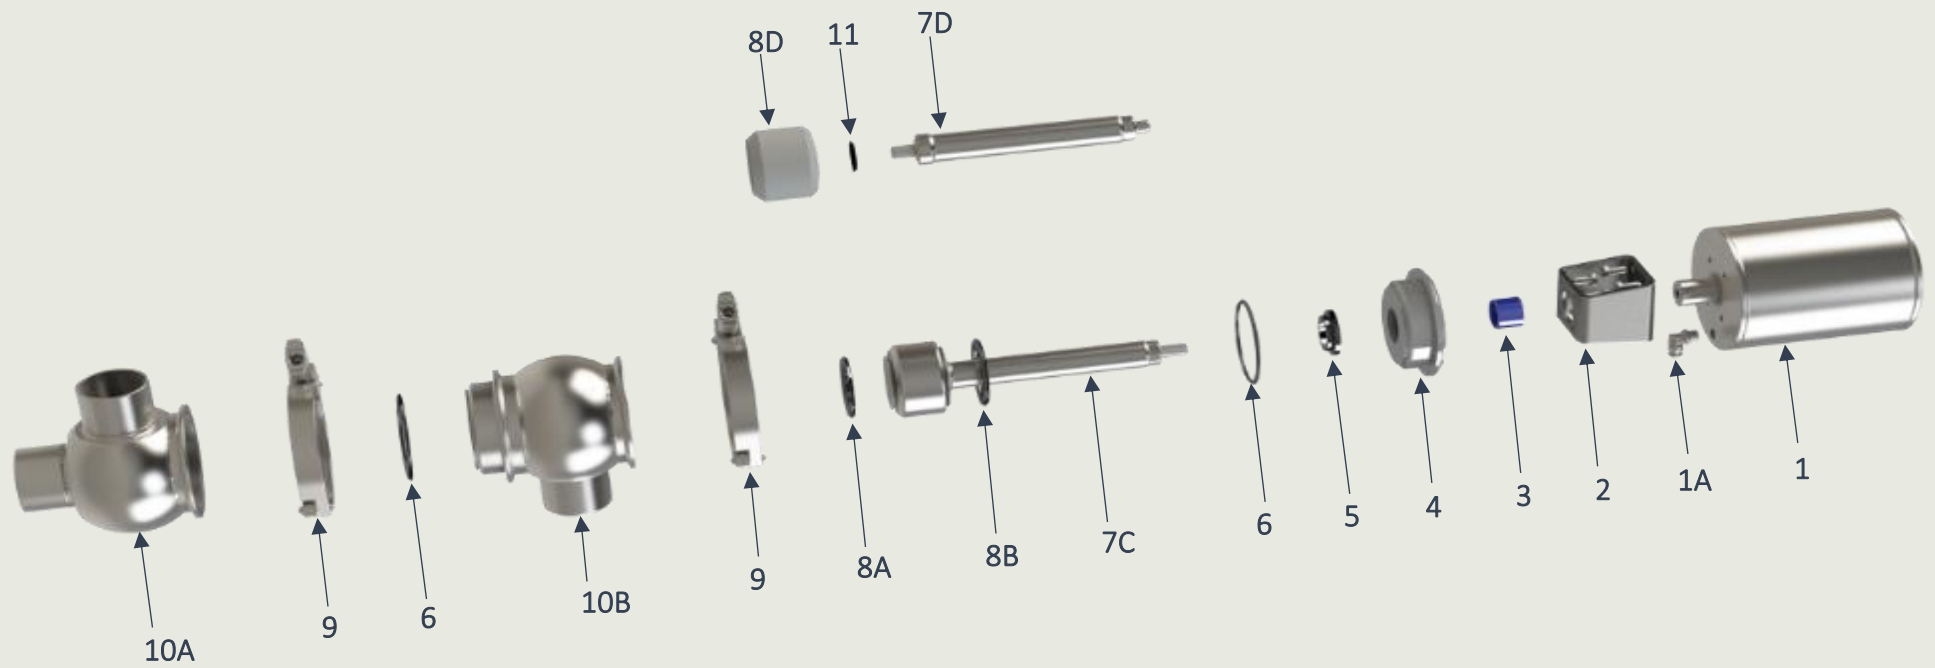

The Right Connection™

SSV-Series Bill Of Materials (Divert)

SSV-Series Bill Of Materials (Shut-Off)