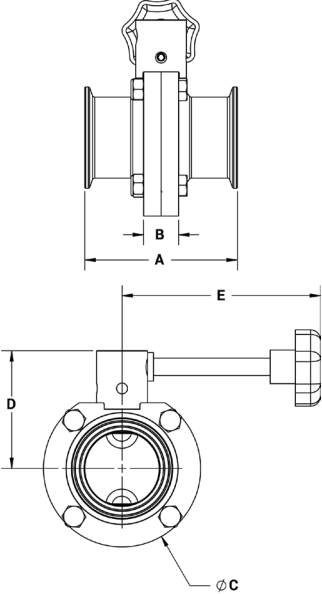

B5107-Series Butterfly Valves

Clamp End with Infinite Position Handle - [B]

Size	316L Stainless Steel with Silicone Seats Part #	316L Stainless Steel with FKM Seats Part #	316L Stainless Steel with EPDM Seats Part #
1/2"	B5107S050CC-B	B5107V050CC-B	B5107E050CC-B
3/4"	B5107S075CC-B	B5107V075CC-B	B5107E075CC-B
1"	B5107S100CC-B	B5107V100CC-B	B5107E100CC-B
1-1/2"	B5107S150CC-B	B5107V150CC-B	B5107E150CC-B
2"	B5107S200CC-B	B5107V200CC-B	B5107E200CC-B
2-1/2"	B5107S250CC-B	B5107V250CC-B	B5107E250CC-B
3"	B5107S300CC-B	B5107V300CC-B	B5107E300CC-B
4"	B5107S400CC-B	B5107V400CC-B	B5107E400CC-B

Size	Dimensions				
	A (in)	B (in)	C (in)	D (in)	E (in)
1/2"	3.50	0.90	3.10	2.60	4.90
3/4"	3.50	0.90	3.10	2.60	4.90
1"	3.50	0.90	3.10	2.60	4.90
1-1/2"	3.50	0.90	3.10	2.60	4.90
2"	3.80	0.90	3.90	3.00	4.90
2-1/2"	3.80	0.90	4.60	3.40	4.90
3"	4.10	1.20	5.20	3.50	6.60
4"	4.80	1.20	6.70	4.30	6.60

Weld End with Infinite Position Handle - [B]

M

Size	316L Stainless Steel with Silicone Seats Part #	316L Stainless Steel with FKM Seats Part #	316L Stainless Steel with EPDM Seats Part #
1/2"	B5107S050BB-B	B5107V050BB-B	B5107E050BB-B
3/4"	B5107S075BB-B	B5107V075BB-B	B5107E075BB-B
1"	B5107S100BB-B	B5107V100BB-B	B5107E100BB-B
1-1/2"	B5107S150BB-B	B5107V150BB-B	B5107E150BB-B
2"	B5107S200BB-B	B5107V200BB-B	B5107E200BB-B
2-1/2"	B5107S250BB-B	B5107V250BB-B	B5107E250BB-B
3"	B5107S300BB-B	B5107V300BB-B	B5107E300BB-B
4"	B5107S400BB-B	B5107V400BB-B	B5107E400BB-B

Size	Dimensions						
	A (in)	B (in)	C (in)	D (in)	E (in)	F (in)	G (in)
1/2"	1.87	0.90	3.10	2.60	4.90	0.37	0.50
3/4"	1.87	0.90	3.10	2.60	4.90	0.62	0.75
1"	1.87	0.90	3.10	2.60	4.90	0.87	1.00
1-1/2"	1.87	0.90	3.10	2.60	4.90	1.37	1.50
2"	2.06	0.90	3.90	3.00	4.90	1.87	2.00
2-1/2"	2.12	0.90	4.60	3.40	4.90	2.37	2.50
3"	2.50	1.20	5.20	3.50	6.60	2.87	3.00
4"	3.18	1.20	6.70	4.30	6.60	3.83	4.00