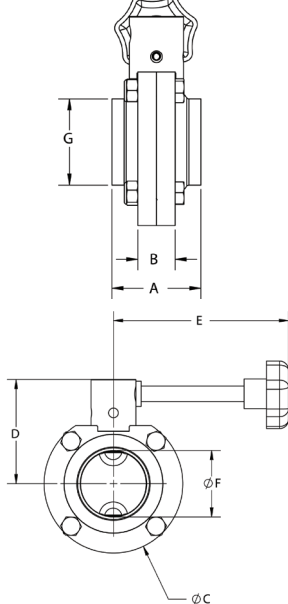

B5107-Series Butterfly Valves

Clamp End with Infinite Position Handle - [B]

Size	316L Stainless Steel with Silicone Seats Part #	316L Stainless Steel with FKM Seats Part #	316L Stainless Steel with EPDM Seats Part #
1/2"	B5107S050CC-B	B5107V050CC-B	B5107E050CC-B
3/4"	B5107S075CC-B	B5107V075CC-B	B5107E075CC-B
1"	B5107S100CC-B	B5107V100CC-B	B5107E100CC-B
1-1/2"	B5107S150CC-B	B5107V150CC-B	B5107E150CC-B
2"	B5107S200CC-B	B5107V200CC-B	B5107E200CC-B
2-1/2"	B5107S250CC-B	B5107V250CC-B	B5107E250CC-B
3"	B5107S300CC-B	B5107V300CC-B	B5107E300CC-B
4"	B5107S400CC-B	B5107V400CC-B	B5107E400CC-B

Size	Dimensions				
	A (in)	B (in)	C (in)	D (in)	E (in)
1/2"	3.50	0.90	3.10	2.60	4.90
3/4"	3.50	0.90	3.10	2.60	4.90
1"	3.50	0.90	3.10	2.60	4.90
1-1/2"	3.50	0.90	3.10	2.60	4.90
2"	3.80	0.90	3.90	3.00	4.90
2-1/2"	3.80	0.90	4.60	3.40	4.90
3"	4.10	1.20	5.20	3.50	6.60
4"	4.80	1.20	6.70	4.30	6.60

Weld End with Infinite Position Handle - [B]

M

Size	316L Stainless Steel with Silicone Seats Part #	316L Stainless Steel with FKM Seats Part #	316L Stainless Steel with EPDM Seats Part #
1/2"	B5107S050BB-B	B5107V050BB-B	B5107E050BB-B
3/4"	B5107S075BB-B	B5107V075BB-B	B5107E075BB-B
1"	B5107S100BB-B	B5107V100BB-B	B5107E100BB-B
1-1/2"	B5107S150BB-B	B5107V150BB-B	B5107E150BB-B
2"	B5107S200BB-B	B5107V200BB-B	B5107E200BB-B
2-1/2"	B5107S250BB-B	B5107V250BB-B	B5107E250BB-B
3"	B5107S300BB-B	B5107V300BB-B	B5107E300BB-B
4"	B5107S400BB-B	B5107V400BB-B	B5107E400BB-B

Size	Dimensions						
	A (in)	B (in)	C (in)	D (in)	E (in)	F (in)	G (in)
1/2"	1.87	0.90	3.10	2.60	4.90	0.37	0.50
3/4"	1.87	0.90	3.10	2.60	4.90	0.62	0.75
1"	1.87	0.90	3.10	2.60	4.90	0.87	1.00
1-1/2"	1.87	0.90	3.10	2.60	4.90	1.37	1.50
2"	2.06	0.90	3.90	3.00	4.90	1.87	2.00
2-1/2"	2.12	0.90	4.60	3.40	4.90	2.37	2.50
3"	2.50	1.20	5.20	3.50	6.60	2.87	3.00
4"	3.18	1.20	6.70	4.30	6.60	3.83	4.00